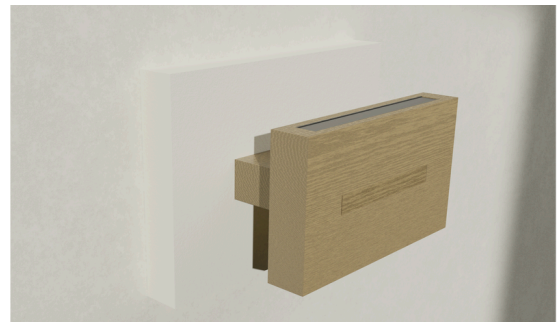

Specificationsheet

Product information

Collection: HYPHEN

Model name: Hyphen MD

Model number: H004

Dimensions Hyphen (L x B x H): 131 x 77 x 66 mm

Dimensions wall Plate (L x B x H): 175 x 121 x 22 mm

Application Area:

- o Standard: Indoor
- o Customized: On request

Technical Specifications

Input Voltage (Fixture): 100 - 240 V AC

Output Voltage (to LED): 24 V DC

Power Consumption: 2,48 W

Current: 289,6 mA

Efficiency (lm/W): 67,8 lm/W

Lifespan (hours): 50 000 hrs

Light Source: 2 x COB LED-strips (2 x 87 mm)

Color Temperature: 2700 K, 3000 K

Lumen: 2 x 84 lumen

CRI: 95,4

Beam Angle: 120°

Adjustability of Fixture: 360°

Adjustability of LED: 2 x fixed

Dimmable: Yes

Dimming Method: DALI, 1 - 10 V, Phase-cut

Dimming Range: 0% to 100%

IP Rating:

- o Standard: IP20
- o Customized: On request

Operating Temperature: -25°C – 45°C, -13 °F – 113 °F

Energy Class: A

Mounting:

Mounting Options:

- o Standard: Surface Mounting
- o Customized: Recessed Mounting (On request)

Mounting Material: Bracket

Material and Finish

Frame Material: Wood (oak)

Wood Finish:

- o Standard Color: Natural, matte varnish
- o Custom Color: On request

Profile Material: Aluminium

Profile Color: Black

Diffuser Color: Black, opal white, or frosted

Packaging Includes:

- o Frame
- o Mounting Adapter
- o Wall Plate
- o Manual

Warranty Period: 5 years