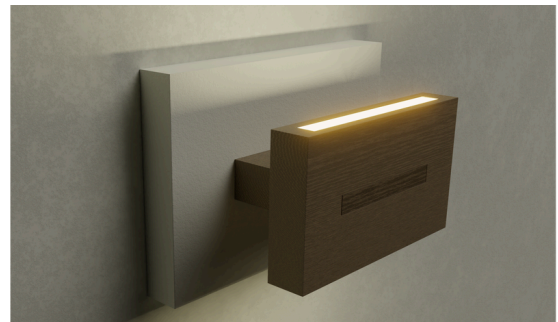

Specificationsheet

Product information

Collection: HYPHEN

Model name: Hyphen MD

Model number: H004

Dimensions Hyphen (L x B x H): 131 x 77 x 66 mm

Dimensions wall Plate (L x B x H): 175 x 121 x 22 mm

Application Area:

- o Standard: Indoor
- o Customized: On request

Technical Specifications

Input Voltage (Fixture): 100 - 240 V AC

Output Voltage (to LED): 24 V DC

Power Consumption: 2,48 W

Current: 289,6 mA

Efficiency (lm/W): 67,8 lm/W

Lifespan (hours): 50 000 hrs

Light Source: 2 x COB LED-strips (2 x 87 mm)

Color Temperature: 2700 K, 3000 K

Lumen: 2 x 84 lumen

CRI: 95,4

Beam Angle: 120°

Adjustability of Fixture: 360°

Adjustability of LED: 2 x fixed

Dimmable: Yes

Dimming Method: DALI, 1 - 10 V, Phase-cut

Dimming Range: 0% to 100%

IP Rating:

- o Standard: IP20
- o Customized: On request

Operating Temperature: -25°C – 45°C, -13 °F – 113 °F

Energy Class: A

Mounting:

Mounting Options:

- o Standard: Surface Mounting
- o Customized: Recessed Mounting (On request)

Mounting Material: Bracket

Material and Finish

Frame Material: Wood (oak)

Wood Finish:

- o Standard Color: Natural, matte varnish
- o Custom Color: On request

Profile Material: Aluminium

Profile Color: Black

Diffuser Color: Black, opal white, or frosted

Packaging Includes:

- o Frame
- o Mounting Adapter
- o Wall Plate
- o Manual

Warranty Period: 5 years