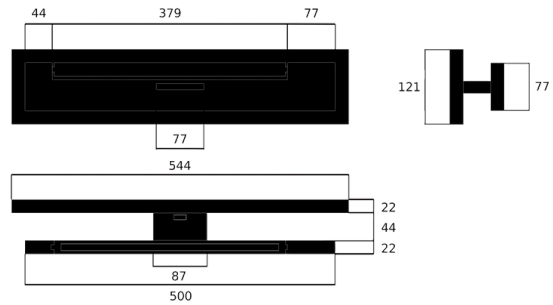

Specificationsheet

Product information

Collection: HYPHEN

Model name: Hyphen NRRS

Model number: H010

Dimensions Hyphen (L x B x H): 500 x 77 x 66 mm

Dimensions wall Plate (L x B x H): 544 x 121 x 22 mm

Application Area:

- Standard: Indoor
- Customized: On request

Technical Specifications

Input Voltage (Fixture): 100 - 240 V AC

Output Voltage (to LED): 24 V DC

Power Consumption: 10,82 W

Current: 1263,5 mA

Efficiency (lm/W): 67,8 lm/W

Lifespan (hours): 50 000 hrs

Light Source: 2 x COB LED-strips (402 en 351 mm)

Color Temperature: 2700 K, 3000 K

Lumen: 389 en 340 lumen

CRI: 95,4

Beam Angle: 120°

Adjustability of Fixture: 360°

Adjustability of LED: 1 x fixed en 1 x 360°

Dimmable: Yes

Dimming Method: DALI, 1 - 10 V, Phase-cut

Dimming Range: 0% to 100%

IP Rating:

- Standard: IP20
- Customized: On request

Operating Temperature: -25°C – 45°C, -13 °F – 113 °F

Energy Class: A

Mounting:

Mounting Options:

- Standard: Surface Mounting
- Customized: Recessed Mounting (On request)

Mounting Material: Bracket

Material and Finish

Frame Material: Wood (oak)

Wood Finish:

- Standard Color: Natural, matte varnish
- Custom Color: On request

Profile Material: Aluminium

Profile Color: Black

Diffuser Color: Black, opal white, or frosted

Packaging Includes:

- Frame
- Mounting Adapter
- Wall Plate
- Manual

Warranty Period: 5 years