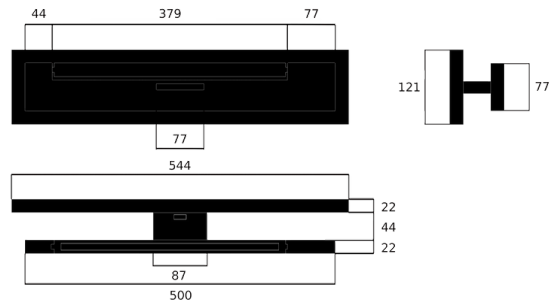

Specificationsheet

Product information

Collection: HYPHEN

Model name: Hyphen RS

Model number: H009

Dimensions Hyphen (L x B x H): 500 x 77 x 66 mm

Dimensions wall Plate (L x B x H): 544 x 121 x 22 mm

Application Area:

- Standard: Indoor
- Customized: On request

Technical Specifications

Input Voltage (Fixture): 100 - 240 V AC

Output Voltage (to LED): 24 V DC

Power Consumption: 5,09 W

Current: 594,2 mA

Efficiency (lm/W): 67,8 lm/W

Lifespan (hours): 50 000 hrs

Light Source: 1 x COB LED-strip (351 mm)

Color Temperature: 2700 K, 3000 K

Lumen: 340 lumen

CRI: 95,4

Beam Angle: 120°

Adjustability of Fixture: 360°

Adjustability of LED: 360°

Dimmable: Yes

Dimming Method: DALI, 1 - 10 V, Phase-cut

Dimming Range: 0% to 100%

IP Rating:

- Standard: IP20
- Customized: On request

Operating Temperature: -25°C – 45°C, -13 °F – 113 °F

Energy Class: A

Mounting:

Mounting Options:

- Standard: Surface Mounting
- Customized: Recessed Mounting (On request)

Mounting Material: Bracket

Material and Finish

Frame Material: Wood (oak)

Wood Finish:

- Standard Color: Natural, matte varnish
- Custom Color: On request

Profile Material: Aluminium

Profile Color: Black

Diffuser Color: Black, opal white, or frosted

Packaging Includes:

- Frame
- Mounting Adapter
- Wall Plate
- Manual

Warranty Period: 5 years