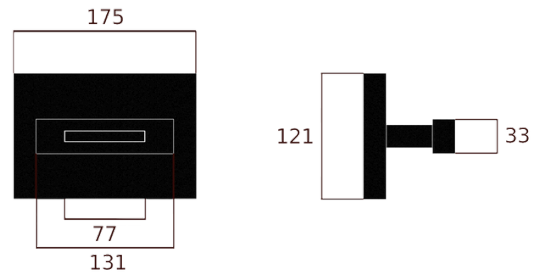

Specificationsheet

Product information

Collection: HYPHEN

Model name: S Hyphen MS

Model number: H001

Dimensions Hyphen (L x B x H): 131 x 33 x 66 mm

Dimensions wall Plate (L x B x H): 175 x 121 x 22 mm

Application Area:

- o Standard: Indoor
- o Customized: On request

Technical Specifications

Input Voltage (Fixture): 100 - 240 V AC

Output Voltage (to LED): 24 V DC

Power Consumption: 1,24 W

Current: 144,8 mA

Efficiency (lm/W): 67,8 lm/W

Lifespan (hours): 50 000 hrs

Light Source: 1 x COB LED-strip (87 mm)

Color Temperature: 2700 K, 3000 K

Lumen: 84 lumen

CRI: 95,4

Beam Angle: 120°

Adjustability of Fixture: 360°

Adjustability of LED: 1 x fixed

Dimmable: Yes

Dimming Method: DALI, 1 - 10 V, Phase-cut

Dimming Range: 0% to 100%

IP Rating:

- o Standard: IP20
- o Customized: On request

Operating Temperature: -25°C – 45°C, -13 °F – 113 °F

Energy Class: A

Mounting:

Mounting Options:

- o Standard: Surface Mounting
- o Customized: Recessed Mounting (On request)

Mounting Material: Bracket

Material and Finish

Frame Material: Wood (oak)

Wood Finish:

- o Standard Color: Natural, matte varnish
- o Custom Color: On request

Profile Material: Aluminium

Profile Color: Black

Diffuser Color: Black, opal white, or frosted

Packaging Includes:

- o Frame
- o Mounting Adapter
- o Wall Plate
- o Manual

Warranty Period: 5 years