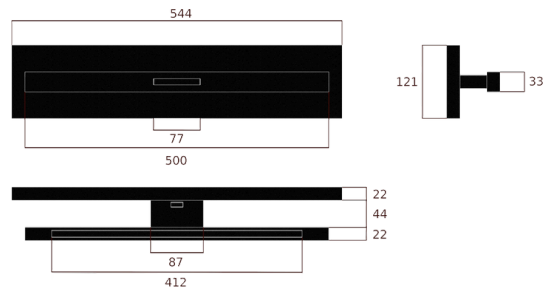

Specificationsheet

Product information

Collection: HYPHEN

Model name: S Hyphen D

Model number: H006

Dimensions Hyphen (L x B x H): 500 x 33 x 66 mm

Dimensions wall Plate (L x B x H): 544 x 121 x 22 mm

Application Area:

- o Standard: Indoor
- o Customized: On request

Technical Specifications

Input Voltage (Fixture): 100 - 240 V AC

Output Voltage (to LED): 24 V DC

Power Consumption: 11,74 W

Current: 1370,8 mA

Efficiency (lm/W): 67,8 lm/W

Lifespan (hours): 50 000 hrs

Light Source: 2 x COB LED-strips (2 x 402 mm)

Color Temperature: 2700 K, 3000 K

Lumen: 2 x 389 lumen

CRI: 95,4

Beam Angle: 120°

Adjustability of Fixture: 360°

Adjustability of LED: 2 x fixed

Dimmable: Yes

Dimming Method: DALI, 1 - 10 V, Phase-cut

Dimming Range: 0% to 100%

IP Rating:

- o Standard: IP20
- o Customized: On request

Operating Temperature: -25°C – 45°C, -13 °F – 113 °F

Energy Class: A

Mounting:

Mounting Options:

- o Standard: Surface Mounting
- o Customized: Recessed Mounting (On request)

Mounting Material: Bracket

Material and Finish

Frame Material: Wood (oak)

Wood Finish:

- o Standard Color: Natural, matte varnish
- o Custom Color: On request

Profile Material: Aluminium

Profile Color: Black

Diffuser Color: Black, opal white, or frosted

Packaging Includes:

- o Frame
- o Mounting Adapter
- o Wall Plate
- o Manual

Warranty Period: 5 years