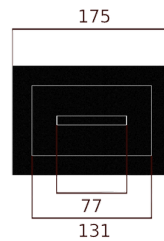

Specificationsheet

Product information

Collection: HYPHEN

Model name: Hyphen MS

Model number: H003

Dimensions Hyphen (L x B x H): 131 x 77 x 66 mm

Dimensions wall Plate (L x B x H): 175 x 121 x 22 mm

Application Area:

- Standard: Indoor
- Customized: On request

Technical Specifications

Input Voltage (Fixture): 100 - 240 V AC

Output Voltage (to LED): 24 V DC

Power Consumption: 1,24 W

Current: 144,8 mA

Efficiency (lm/W): 67,8 lm/W

Lifespan (hours): 50 000 hrs

Light Source: 1 x COB LED-strip (87 mm)

Color Temperature: 2700 K, 3000 K

Lumen: 84 lumen

CRI: 95,4

Beam Angle: 120°

Adjustability of Fixture: 360°

Adjustability of LED: 1 x fixed

Dimmable: Yes

Dimming Method: DALI, 1 - 10 V, Phase-cut

Dimming Range: 0% to 100%

IP Rating:

- Standard: IP20
- Customized: On request

Operating Temperature: -25°C – 45°C, -13 °F – 113 °F

Energy Class: A

Mounting:

Mounting Options:

- Standard: Surface Mounting
- Customized: Recessed Mounting (On request)

Mounting Material: Bracket

Material and Finish

Frame Material: Wood (oak)

Wood Finish:

- Standard Color: Natural, matte varnish
- Custom Color: On request

Profile Material: Aluminium

Profile Color: Black

Diffuser Color: Black, opal white, or frosted

Packaging Includes:

- Frame
- Mounting Adapter
- Wall Plate
- Manual

Warranty Period: 5 years