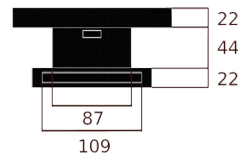

Specificationsheet

Product information

Collection: HYPHEN

Model name: Hyphen MS

Model number: H003

Dimensions Hyphen (L x B x H): 131 x 77 x 66 mm

Dimensions wall Plate (L x B x H): 175 x 121 x 22 mm

Application Area:

- Standard: Indoor
- Customized: On request

Technical Specifications

Input Voltage (Fixture): 100 - 240 V AC

Output Voltage (to LED): 24 V DC

Power Consumption: 1,24 W

Current: 144,8 mA

Efficiency (lm/W): 67,8 lm/W

Lifespan (hours): 50 000 hrs

Light Source: 1 x COB LED-strip (87 mm)

Color Temperature: 2700 K, 3000 K

Lumen: 84 lumen

CRI: 95,4

Beam Angle: 120°

Adjustability of Fixture: 360°

Adjustability of LED: 1 x fixed

Dimmable: Yes

Dimming Method: DALI, 1 - 10 V, Phase-cut

Dimming Range: 0% to 100%

IP Rating:

- Standard: IP20
- Customized: On request

Operating Temperature: -25°C – 45°C, -13 °F – 113 °F

Energy Class: A

Mounting:

Mounting Options:

- Standard: Surface Mounting
- Customized: Recessed Mounting (On request)

Mounting Material: Bracket

Material and Finish

Frame Material: Wood (oak)

Wood Finish:

- Standard Color: Natural, matte varnish
- Custom Color: On request

Profile Material: Aluminium

Profile Color: Black

Diffuser Color: Black, opal white, or frosted

Packaging Includes:

- Frame
- Mounting Adapter
- Wall Plate
- Manual

Warranty Period: 5 years