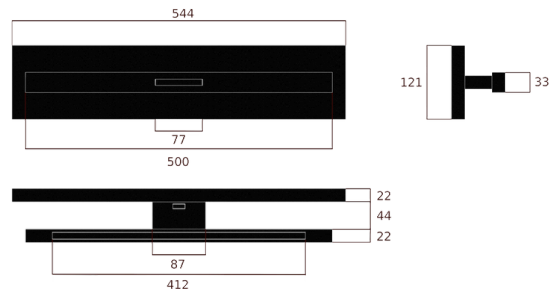

Specificationsheet

Product information

Collection: HYPHEN

Model name: S Hyphen S

Model number: H005

Dimensions Hyphen (L x B x H): 500 x 33 x 66 mm

Dimensions wall Plate (L x B x H): 544 x 121 x 22 mm

Application Area:

- o Standard: Indoor
- o Customized: On request

Technical Specifications

Input Voltage (Fixture): 100 - 240 V AC

Output Voltage (to LED): 24 V DC

Power Consumption: 5,87 W

Current: 685,4 mA

Efficiency (lm/W): 67,8 lm/W

Lifespan (hours): 50 000 hrs

Light Source: 1 x COB LED-strip (402 mm)

Color Temperature: 2700 K, 3000 K

Lumen: 389 lumen

CRI: 95,4

Beam Angle: 120°

Adjustability of Fixture: 360°

Adjustability of LED: 1 x fixed

Dimmable: Yes

Dimming Method: DALI, 1 - 10 V, Phase-cut

Dimming Range: 0% to 100%

IP Rating:

- o Standard: IP20
- o Customized: On request

Operating Temperature: -25°C – 45°C, -13 °F – 113 °F

Energy Class: A

Mounting:

Mounting Options:

- o Standard: Surface Mounting
- o Customized: Recessed Mounting (On request)

Mounting Material: Bracket

Material and Finish

Frame Material: Wood (oak)

Wood Finish:

- o Standard Color: Natural, matte varnish
- o Custom Color: On request

Profile Material: Aluminium

Profile Color: Black

Diffuser Color: Black, opal white, or frosted

Packaging Includes:

- o Frame
- o Mounting Adapter
- o Wall Plate
- o Manual

Warranty Period: 5 years