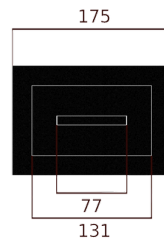

Specificationsheet

Product information

Collection: HYPHEN

Model name: Hyphen MD

Model number: H004

Dimensions Hyphen (L x B x H): 131 x 77 x 66 mm

Dimensions wall Plate (L x B x H): 175 x 121 x 22 mm

Application Area:

- o Standard: Indoor
- o Customized: On request

Technical Specifications

Input Voltage (Fixture): 100 - 240 V AC

Output Voltage (to LED): 24 V DC

Power Consumption: 2,48 W

Current: 289,6 mA

Efficiency (lm/W): 67,8 lm/W

Lifespan (hours): 50 000 hrs

Light Source: 2 x COB LED-strips (2 x 87 mm)

Color Temperature: 2700 K, 3000 K

Lumen: 2 x 84 lumen

CRI: 95,4

Beam Angle: 120°

Adjustability of Fixture: 360°

Adjustability of LED: 2 x fixed

Dimmable: Yes

Dimming Method: DALI, 1 - 10 V, Phase-cut

Dimming Range: 0% to 100%

IP Rating:

- o Standard: IP20
- o Customized: On request

Operating Temperature: -25°C – 45°C, -13 °F – 113 °F

Energy Class: A

Mounting:

Mounting Options:

- o Standard: Surface Mounting
- o Customized: Recessed Mounting (On request)

Mounting Material: Bracket

Material and Finish

Frame Material: Wood (oak)

Wood Finish:

- o Standard Color: Natural, matte varnish
- o Custom Color: On request

Profile Material: Aluminium

Profile Color: Black

Diffuser Color: Black, opal white, or frosted

Packaging Includes:

- o Frame
- o Mounting Adapter
- o Wall Plate
- o Manual

Warranty Period: 5 years