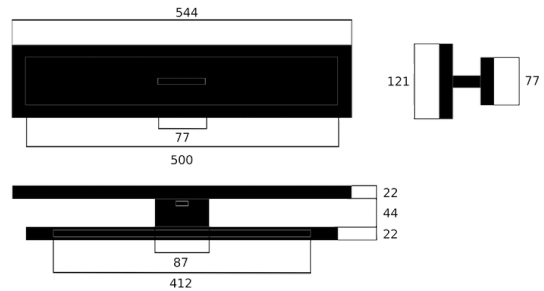

Specificationsheet

Product information

Collection: HYPHEN

Model name: Hyphen NRS

Model number: H007

Dimensions Hyphen (L x B x H): 500 x 77 x 66 mm

Dimensions wall Plate (L x B x H): 544 x 121 x 22 mm

Application Area:

- Standard: Indoor
- Customized: On request

Technical Specifications

Input Voltage (Fixture): 100 - 240 V AC

Output Voltage (to LED): 24 V DC

Power Consumption: 5,87 W

Current: 685,4 mA

Efficiency (lm/W): 67,8 lm/W

Lifespan (hours): 50 000 hrs

Light Source: 1 x COB LED-strip (402 mm)

Color Temperature: 2700 K, 3000 K

Lumen: 389 lumen

CRI: 95,4

Beam Angle: 120°

Adjustability of Fixture: 360°

Adjustability of LED: 1 x fixed

Dimmable: Yes

Dimming Method: DALI, 1 - 10 V, Phase-cut

Dimming Range: 0% to 100%

IP Rating:

- Standard: IP20
- Customized: On request

Operating Temperature: -25°C – 45°C, -13 °F – 113 °F

Energy Class: A

Mounting:

Mounting Options:

- Standard: Surface Mounting
- Customized: Recessed Mounting (On request)

Mounting Material: Bracket

Material and Finish

Frame Material: Wood (oak)

Wood Finish:

- Standard Color: Natural, matte varnish
- Custom Color: On request

Profile Material: Aluminium

Profile Color: Black

Diffuser Color: Black, opal white, or frosted

Packaging Includes:

- Frame
- Mounting Adapter
- Wall Plate
- Manual

Warranty Period: 5 years