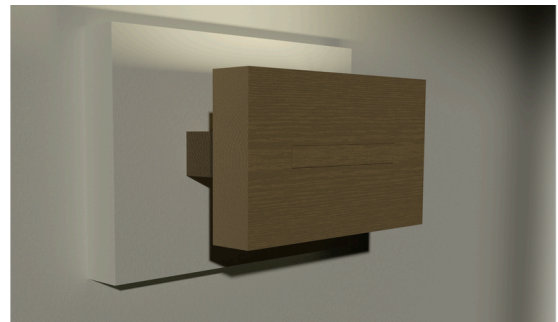

Specificationsheet

Product information

Collection: HYPHEN

Model name: Hyphen MS

Model number: H003

Dimensions Hyphen (L x B x H): 131 x 77 x 66 mm

Dimensions wall Plate (L x B x H): 175 x 121 x 22 mm

Application Area:

- Standard: Indoor
- Customized: On request

Technical Specifications

Input Voltage (Fixture): 100 - 240 V AC

Output Voltage (to LED): 24 V DC

Power Consumption: 1,24 W

Current: 144,8 mA

Efficiency (lm/W): 67,8 lm/W

Lifespan (hours): 50 000 hrs

Light Source: 1 x COB LED-strip (87 mm)

Color Temperature: 2700 K, 3000 K

Lumen: 84 lumen

CRI: 95,4

Beam Angle: 120°

Adjustability of Fixture: 360°

Adjustability of LED: 1 x fixed

Dimmable: Yes

Dimming Method: DALI, 1 - 10 V, Phase-cut

Dimming Range: 0% to 100%

IP Rating:

- Standard: IP20
- Customized: On request

Operating Temperature: -25°C – 45°C, -13 °F – 113 °F

Energy Class: A

Mounting:

Mounting Options:

- Standard: Surface Mounting
- Customized: Recessed Mounting (On request)

Mounting Material: Bracket

Material and Finish

Frame Material: Wood (oak)

Wood Finish:

- Standard Color: Natural, matte varnish
- Custom Color: On request

Profile Material: Aluminium

Profile Color: Black

Diffuser Color: Black, opal white, or frosted

Packaging Includes:

- Frame
- Mounting Adapter
- Wall Plate
- Manual

Warranty Period: 5 years