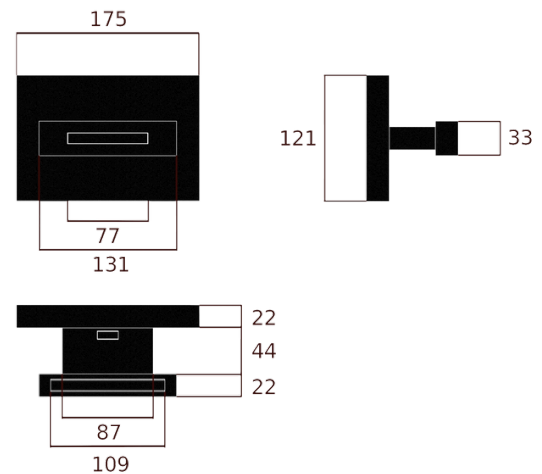

Specificationsheet

Product information

Collection: HYPHEN

Model name: S Hyphen MD

Model number: H002

Dimensions Hyphen (L x B x H): 131 x 33 x 66 mm

Dimensions wall Plate (L x B x H): 175 x 121 x 22 mm

Application Area:

- o Standard: Indoor
- o Customized: On request

Technical Specifications

Input Voltage (Fixture): 100 - 240 V AC

Output Voltage (to LED): 24 V DC

Power Consumption: 2,48 W

Current: 289,6 mA

Efficiency (lm/W): 67,8 lm/W

Lifespan (hours): 50 000 hrs

Light Source: 2 x COB LED-strips (2 x 87 mm)

Color Temperature: 2700 K, 3000 K

Lumen: 2 x 84 lumen

CRI: 95,4

Beam Angle: 120°

Adjustability of Fixture: 360°

Adjustability of LED: 2 x fixed

Dimmable: Yes

Dimming Method: DALI, 1 - 10 V, Phase-cut

Dimming Range: 0% to 100%

IP Rating:

- o Standard: IP20
- o Customized: On request

Operating Temperature: -25°C – 45°C, -13 °F – 113 °F

Energy Class: A

Mounting:

Mounting Options:

- o Standard: Surface Mounting
- o Customized: Recessed Mounting (On request)

Mounting Material: Bracket

Material and Finish

Frame Material: Wood (oak)

Wood Finish:

- o Standard Color: Natural, matte varnish
- o Custom Color: On request

Profile Material: Aluminium

Profile Color: Black

Diffuser Color: Black, opal white, or frosted

Packaging Includes:

- o Frame
- o Mounting Adapter
- o Wall Plate
- o Manual

Warranty Period: 5 years