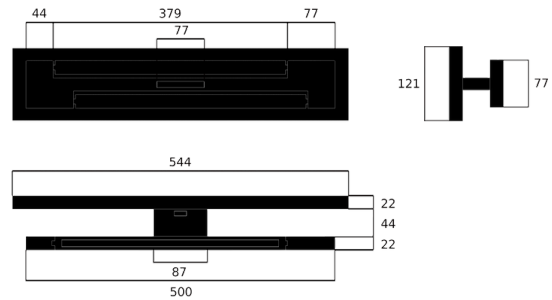

Specificationsheet

Product information

Collection: HYPHEN

Model name: Hyphen RDU

Model number: H012

Dimensions Hyphen (L x B x H): 500 x 77 x 66 mm

Dimensions wall Plate (L x B x H): 544 x 121 x 22 mm

Application Area:

- o Standard: Indoor
- o Customized: On request

Technical Specifications

Input Voltage (Fixture): 100 - 240 V AC

Output Voltage (to LED): 24 V DC

Power Consumption: 10,18 W

Current: 1188,4 mA

Efficiency (lm/W): 67,8 lm/W

Lifespan (hours): 50 000 hrs

Light Source: 2 x COB LED-strips (2 x 351 mm)

Color Temperature: 2700 K, 3000 K

Lumen: 2 x 340 lumen

CRI: 95,4

Beam Angle: 120°

Adjustability of Fixture: 360°

Adjustability of LED: 2 x 360°

Dimmable: Yes

Dimming Method: DALI, 1 - 10 V, Phase-cut

Dimming Range: 0% to 100%

IP Rating:

- o Standard: IP20
- o Customized: On request

Operating Temperature: -25°C – 45°C, -13 °F – 113 °F

Energy Class: A

Mounting:

Mounting Options:

- o Standard: Surface Mounting
- o Customized: Recessed Mounting (On request)

Mounting Material: Bracket

Material and Finish

Frame Material: Wood (oak)

Wood Finish:

- o Standard Color: Natural, matte varnish
- o Custom Color: On request

Profile Material: Aluminium

Profile Color: Black

Diffuser Color: Black, opal white, or frosted

Packaging Includes:

- o Frame
- o Mounting Adapter
- o Wall Plate
- o Manual

Warranty Period: 5 years