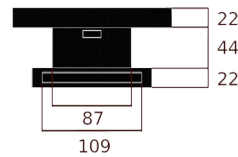

Specificationsheet

Product information

Collection: HYPHEN

Model name: Hyphen MD

Model number: H004

Dimensions Hyphen (L x B x H): 131 x 77 x 66 mm

Dimensions wall Plate (L x B x H): 175 x 121 x 22 mm

Application Area:

- o Standard: Indoor
- o Customized: On request

Technical Specifications

Input Voltage (Fixture): 100 - 240 V AC

Output Voltage (to LED): 24 V DC

Power Consumption: 2,48 W

Current: 289,6 mA

Efficiency (lm/W): 67,8 lm/W

Lifespan (hours): 50 000 hrs

Light Source: 2 x COB LED-strips (2 x 87 mm)

Color Temperature: 2700 K, 3000 K

Lumen: 2 x 84 lumen

CRI: 95,4

Beam Angle: 120°

Adjustability of Fixture: 360°

Adjustability of LED: 2 x fixed

Dimmable: Yes

Dimming Method: DALI, 1 - 10 V, Phase-cut

Dimming Range: 0% to 100%

IP Rating:

- o Standard: IP20
- o Customized: On request

Operating Temperature: -25°C – 45°C, -13 °F – 113 °F

Energy Class: A

Mounting:

Mounting Options:

- o Standard: Surface Mounting
- o Customized: Recessed Mounting (On request)

Mounting Material: Bracket

Material and Finish

Frame Material: Wood (oak)

Wood Finish:

- o Standard Color: Natural, matte varnish
- o Custom Color: On request

Profile Material: Aluminium

Profile Color: Black

Diffuser Color: Black, opal white, or frosted

Packaging Includes:

- o Frame
- o Mounting Adapter
- o Wall Plate
- o Manual

Warranty Period: 5 years