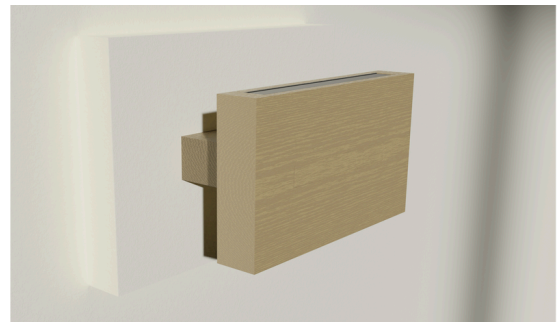

Specificationsheet

Product information

Collection: HYPHEN

Model name: Hyphen MS

Model number: H003

Dimensions Hyphen (L x B x H): 131 x 77 x 66 mm

Dimensions wall Plate (L x B x H): 175 x 121 x 22 mm

Application Area:

- Standard: Indoor
- Customized: On request

Technical Specifications

Input Voltage (Fixture): 100 - 240 V AC

Output Voltage (to LED): 24 V DC

Power Consumption: 1,24 W

Current: 144,8 mA

Efficiency (lm/W): 67,8 lm/W

Lifespan (hours): 50 000 hrs

Light Source: 1 x COB LED-strip (87 mm)

Color Temperature: 2700 K, 3000 K

Lumen: 84 lumen

CRI: 95,4

Beam Angle: 120°

Adjustability of Fixture: 360°

Adjustability of LED: 1 x fixed

Dimmable: Yes

Dimming Method: DALI, 1 - 10 V, Phase-cut

Dimming Range: 0% to 100%

IP Rating:

- Standard: IP20
- Customized: On request

Operating Temperature: -25°C – 45°C, -13 °F – 113 °F

Energy Class: A

Mounting:

Mounting Options:

- Standard: Surface Mounting
- Customized: Recessed Mounting (On request)

Mounting Material: Bracket

Material and Finish

Frame Material: Wood (oak)

Wood Finish:

- Standard Color: Natural, matte varnish
- Custom Color: On request

Profile Material: Aluminium

Profile Color: Black

Diffuser Color: Black, opal white, or frosted

Packaging Includes:

- Frame
- Mounting Adapter
- Wall Plate
- Manual

Warranty Period: 5 years