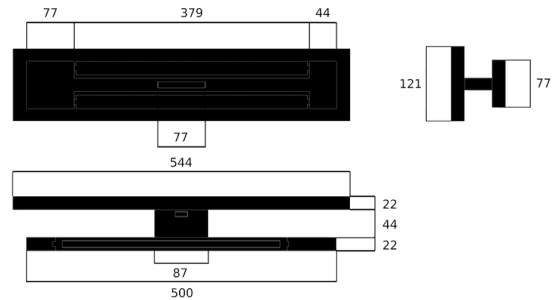

Specificationsheet

Product information

Collection: HYPHEN

Model name: Hyphen RDE

Model number: H011

Dimensions Hyphen (L x B x H): 500 x 77 x 66 mm

Dimensions wall Plate (L x B x H): 544 x 121 x 22 mm

Application Area:

- Standard: Indoor
- Customized: On request

Technical Specifications

Input Voltage (Fixture): 100 - 240 V AC

Output Voltage (to LED): 24 V DC

Power Consumption: 10,18 W

Current: 1188,4 mA

Efficiency (lm/W): 67,8 lm/W

Lifespan (hours): 50 000 hrs

Light Source: 2 x COB LED-strips (2 x 351 mm)

Color Temperature: 2700 K, 3000 K

Lumen: 2 x 340 lumen

CRI: 95,4

Beam Angle: 120°

Adjustability of Fixture: 360°

Adjustability of LED: 2 x 360°

Dimmable: Yes

Dimming Method: DALI, 1 - 10 V, Phase-cut

Dimming Range: 0% to 100%

IP Rating:

- Standard: IP20
- Customized: On request

Operating Temperature: -25°C – 45°C, -13 °F – 113 °F

Energy Class: A

Mounting:

Mounting Options:

- Standard: Surface Mounting
- Customized: Recessed Mounting (On request)

Mounting Material: Bracket

Material and Finish

Frame Material: Wood (oak)

Wood Finish:

- Standard Color: Natural, matte varnish
- Custom Color: On request

Profile Material: Aluminium

Profile Color: Black

Diffuser Color: Black, opal white, or frosted

Packaging Includes:

- Frame
- Mounting Adapter
- Wall Plate
- Manual

Warranty Period: 5 years