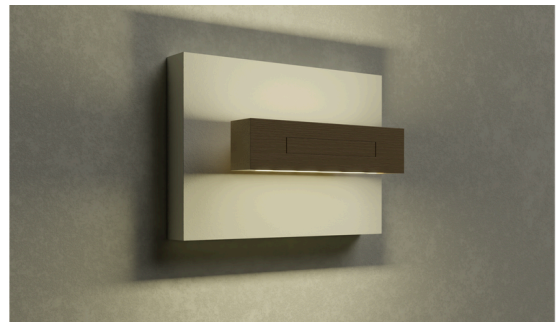

Specificationsheet

Product information

Collection: HYPHEN

Model name: S Hyphen MD

Model number: H002

Dimensions Hyphen (L x B x H): 131 x 33 x 66 mm

Dimensions wall Plate (L x B x H): 175 x 121 x 22 mm

Application Area:

- o Standard: Indoor
- o Customized: On request

Technical Specifications

Input Voltage (Fixture): 100 - 240 V AC

Output Voltage (to LED): 24 V DC

Power Consumption: 2,48 W

Current: 289,6 mA

Efficiency (lm/W): 67,8 lm/W

Lifespan (hours): 50 000 hrs

Light Source: 2 x COB LED-strips (2 x 87 mm)

Color Temperature: 2700 K, 3000 K

Lumen: 2 x 84 lumen

CRI: 95,4

Beam Angle: 120°

Adjustability of Fixture: 360°

Adjustability of LED: 2 x fixed

Dimmable: Yes

Dimming Method: DALI, 1 - 10 V, Phase-cut

Dimming Range: 0% to 100%

IP Rating:

- o Standard: IP20
- o Customized: On request

Operating Temperature: -25°C – 45°C, -13 °F – 113 °F

Energy Class: A

Mounting:

Mounting Options:

- o Standard: Surface Mounting
- o Customized: Recessed Mounting (On request)

Mounting Material: Bracket

Material and Finish

Frame Material: Wood (oak)

Wood Finish:

- o Standard Color: Natural, matte varnish
- o Custom Color: On request

Profile Material: Aluminium

Profile Color: Black

Diffuser Color: Black, opal white, or frosted

Packaging Includes:

- o Frame
- o Mounting Adapter
- o Wall Plate
- o Manual

Warranty Period: 5 years