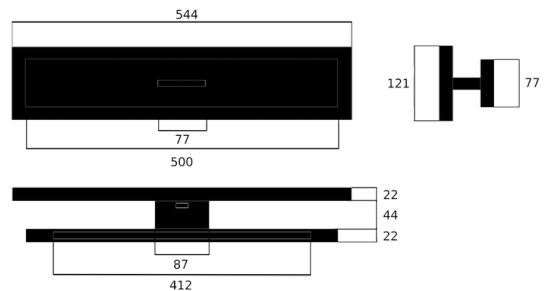

Specificationsheet

Product information

Collection: HYPHEN

Model name: Hyphen NRD

Model number: H008

Dimensions Hyphen (L x B x H): 500 x 77 x 66 mm

Dimensions wall Plate (L x B x H): 544 x 121 x 22 mm

Application Area:

- Standard: Indoor
- Customized: On request

Technical Specifications

Input Voltage (Fixture): 100 - 240 V AC

Output Voltage (to LED): 24 V DC

Power Consumption: 11,74 W

Current: 1370,8 mA

Efficiency (lm/W): 67,8 lm/W

Lifespan (hours): 50 000 hrs

Light Source: 2 x COB LED-strips (2 x 402 mm)

Color Temperature: 2700 K, 3000 K

Lumen: 2 x 389 lumen

CRI: 95,4

Beam Angle: 120°

Adjustability of Fixture: 360°

Adjustability of LED: 2 x fixed

Dimmable: Yes

Dimming Method: DALI, 1 - 10 V, Phase-cut

Dimming Range: 0% to 100%

IP Rating:

- Standard: IP20
- Customized: On request

Operating Temperature: -25°C – 45°C, -13 °F – 113 °F

Energy Class: A

Mounting:

Mounting Options:

- Standard: Surface Mounting
- Customized: Recessed Mounting (On request)

Mounting Material: Bracket

Material and Finish

Frame Material: Wood (oak)

Wood Finish:

- Standard Color: Natural, matte varnish
- Custom Color: On request

Profile Material: Aluminium

Profile Color: Black

Diffuser Color: Black, opal white, or frosted

Packaging Includes:

- Frame
- Mounting Adapter
- Wall Plate
- Manual

Warranty Period: 5 years