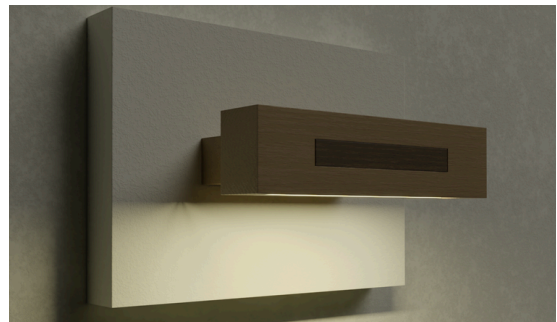

Specificationsheet

Product information

Collection: HYPHEN

Model name: S Hyphen MS

Model number: H001

Dimensions Hyphen (L x B x H): 131 x 33 x 66 mm

Dimensions wall Plate (L x B x H): 175 x 121 x 22 mm

Application Area:

- o Standard: Indoor
- o Customized: On request

Technical Specifications

Input Voltage (Fixture): 100 - 240 V AC

Output Voltage (to LED): 24 V DC

Power Consumption: 1,24 W

Current: 144,8 mA

Efficiency (lm/W): 67,8 lm/W

Lifespan (hours): 50 000 hrs

Light Source: 1 x COB LED-strip (87 mm)

Color Temperature: 2700 K, 3000 K

Lumen: 84 lumen

CRI: 95,4

Beam Angle: 120°

Adjustability of Fixture: 360°

Adjustability of LED: 1 x fixed

Dimmable: Yes

Dimming Method: DALI, 1 - 10 V, Phase-cut

Dimming Range: 0% to 100%

IP Rating:

- o Standard: IP20
- o Customized: On request

Operating Temperature: -25°C – 45°C, -13 °F – 113 °F

Energy Class: A

Mounting:

Mounting Options:

- o Standard: Surface Mounting
- o Customized: Recessed Mounting (On request)

Mounting Material: Bracket

Material and Finish

Frame Material: Wood (oak)

Wood Finish:

- o Standard Color: Natural, matte varnish
- o Custom Color: On request

Profile Material: Aluminium

Profile Color: Black

Diffuser Color: Black, opal white, or frosted

Packaging Includes:

- o Frame
- o Mounting Adapter
- o Wall Plate
- o Manual

Warranty Period: 5 years