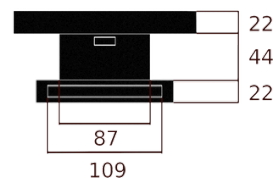

Specificationsheet

Product information

Collection: HYPHEN

Model name: S Hyphen MS

Model number: H001

Dimensions Hyphen (L x B x H): 131 x 33 x 66 mm

Dimensions wall Plate (L x B x H): 175 x 121 x 22 mm

Application Area:

- o Standard: Indoor
- o Customized: On request

Technical Specifications

Input Voltage (Fixture): 100 - 240 V AC

Output Voltage (to LED): 24 V DC

Power Consumption: 1,24 W

Current: 144,8 mA

Efficiency (lm/W): 67,8 lm/W

Lifespan (hours): 50 000 hrs

Light Source: 1 x COB LED-strip (87 mm)

Color Temperature: 2700 K, 3000 K

Lumen: 84 lumen

CRI: 95,4

Beam Angle: 120°

Adjustability of Fixture: 360°

Adjustability of LED: 1 x fixed

Dimmable: Yes

Dimming Method: DALI, 1 - 10 V, Phase-cut

Dimming Range: 0% to 100%

IP Rating:

- o Standard: IP20
- o Customized: On request

Operating Temperature: -25°C – 45°C, -13 °F – 113 °F

Energy Class: A

Mounting:

Mounting Options:

- o Standard: Surface Mounting
- o Customized: Recessed Mounting (On request)

Mounting Material: Bracket

Material and Finish

Frame Material: Wood (oak)

Wood Finish:

- o Standard Color: Natural, matte varnish
- o Custom Color: On request

Profile Material: Aluminium

Profile Color: Black

Diffuser Color: Black, opal white, or frosted

Packaging Includes:

- o Frame
- o Mounting Adapter
- o Wall Plate
- o Manual

Warranty Period: 5 years