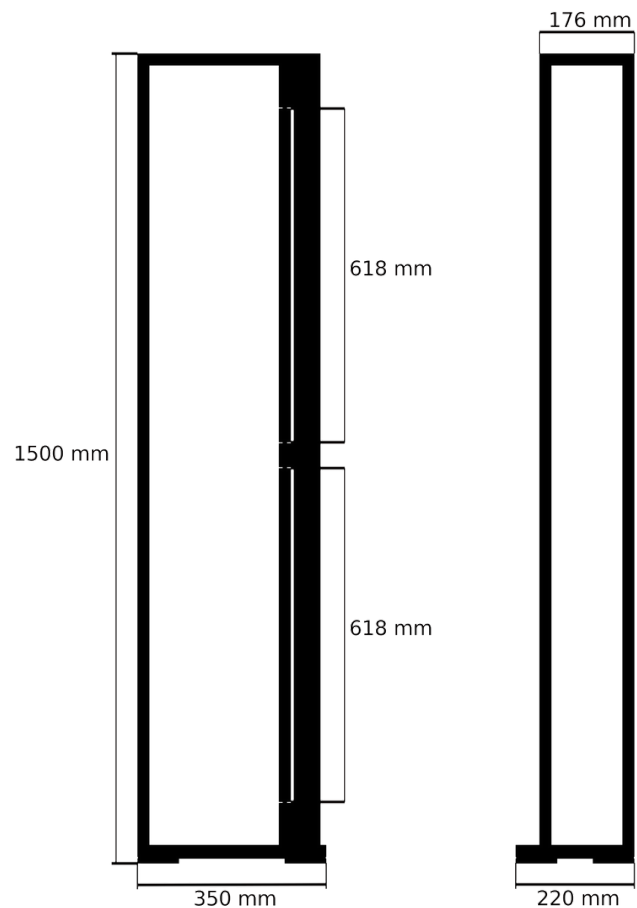

Specificationsheet

Product information

Collection: DIGITS

Model name: ZERO

Model number: D000

Dimensions (L x B x H): 350 x 220 x 1500 mm

Application Area:

- Standard: Indoor
- Customized: On request

Weight: +/- 5,5 kg

Compatible with Shelf: Yes

Max Load Capacity: Load Capacity Shelf (2 kg)

Technical Specifications

Input Voltage (Fixture): 100 - 240 V AC

Output Voltage (to LED): 24 V DC

Power Consumption: 17 W

Current: 1986,4 mA

Efficiency (lm/W): 67,8 lm/W

Lifespan (hours): 50 000 hrs

Light Source: 2 x COB LED-strips (2 x 596 mm)

Color Temperature: 2700 K, 3000 K

Lumen: 2 x 575,93 lumen

CRI: 95,4

Beam Angle: 120°

Adjustability of LED: 2 x 360°

Dimmable: Yes

Dimming Method: Touch Control

Dimming Range: 0% to 100%

Cable Length: 2 meters

IP Rating:

- Standard: IP20
- Customized: On request

Operating Temperature: -25°C – 45°C, -13 °F – 113 °F

Energy Class: A

Material and Finish

Frame Material: Wood (oak)

Wood Finish:

- Standard Color: Natural, matte varnish
- Custom Color: On request

Profile Material: Aluminium

Profile Color: Black

Diffuser Color: Black, opal white, or frosted

Base Plate Color: Black

Base Plate Finish: Powder-coated steel

Packaging Includes:

- Floor Lamp
- Manual

Warranty Period: 5 years