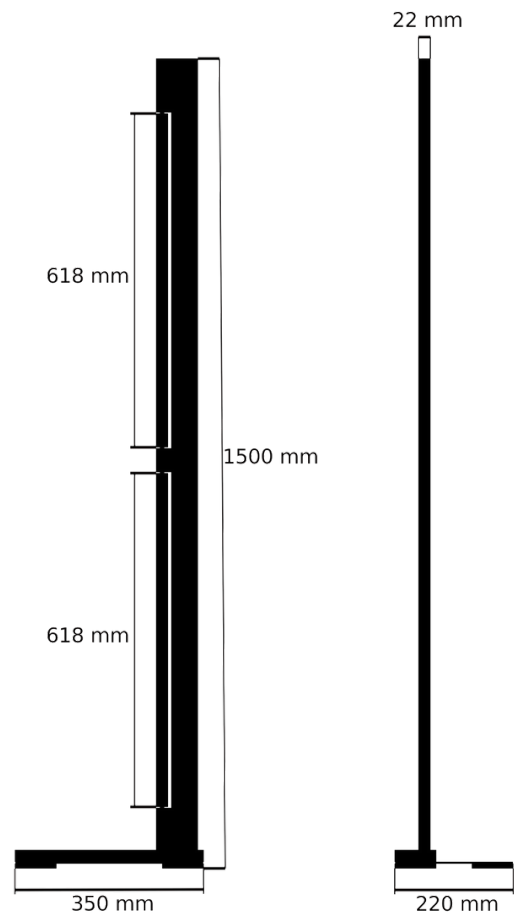

Cable Length: 2 meters

IP Rating:

- Standard: IP20
- Customized: On request

Operating Temperature: -25°C – 45°C, -13 °F – 113 °F

Energy Class: A

Material and Finish

Frame Material: Wood (oak)

Wood Finish:

Output Voltage (to LED): 24 V DC

Power Consumption: 17 W

Current: 1986,4 mA

Efficiency (lm/W): 67,8 lm/W

Lifespan (hours): 50 000 hrs

Light Source: 2 x COB LED-strips (2 x 596 mm)

Color Temperature: 2700 K, 3000 K

Lumen: 2 x 575,93 lumen

CRI: 95,4

Beam Angle: 120°

Adjustability of LED: 2 x 360°

Dimmable: Yes

Dimming Method: Touch Control

Dimming Range: 0% to 100%

Cable Length: 2 meters

Specificationsheet

Product information

Collection: DIGITS

Model name: SEVEN

Model number: D007

Dimensions (L x B x H): 350 x 220 x 1500 mm

Application Area:

- Standard: Indoor
- Customized: On request