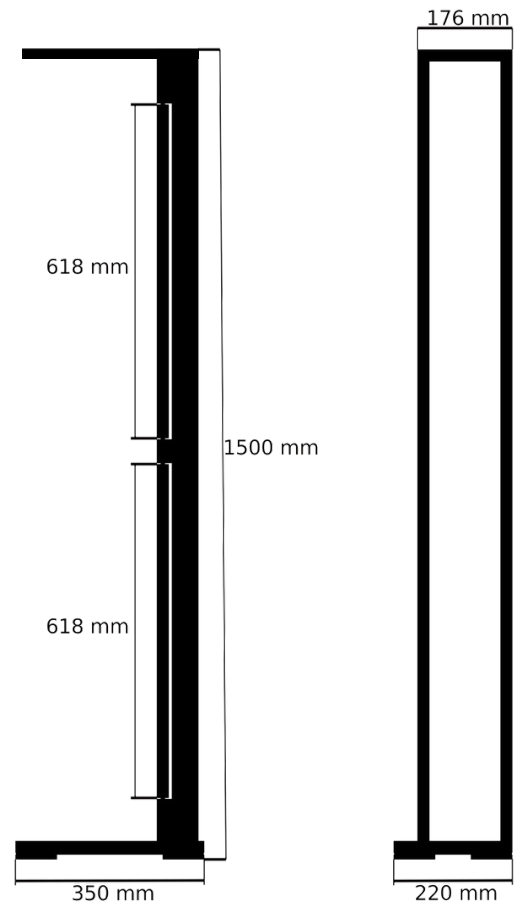

Cable Length: 2 meters

IP Rating:

- Standard: IP20
- Customized: On request

Operating Temperature: -25°C – 45°C, -13 °F – 113 °F

Energy Class: A

Material and Finish

Frame Material: Wood (oak)

Wood Finish:

Output Voltage (to LED): 24 V DC

Power Consumption: 17 W

Current: 1986,4 mA

Efficiency (lm/W): 67,8 lm/W

Lifespan (hours): 50 000 hrs

Light Source: 2 x COB LED-strips (2 x 596 mm)

Color Temperature: 2700 K, 3000 K

CRI: 95,4

Beam Angle: 120°

Adjustability of LED: 2 x 360° and 1 x fixed

Dimmable: Yes

Dimming Method: Touch Control

Dimming Range: 0% to 100%

Cable Length: 2 meters

IP Rating:

Specificationsheet

Product information

Collection: SHELF

Model name: SHELF

Model number: SOO1

Dimensions (L x B x H): 300 x 77 x 22 mm

Weight: +/- 0,5 kg

Max Load Capacity: 1,5 kg