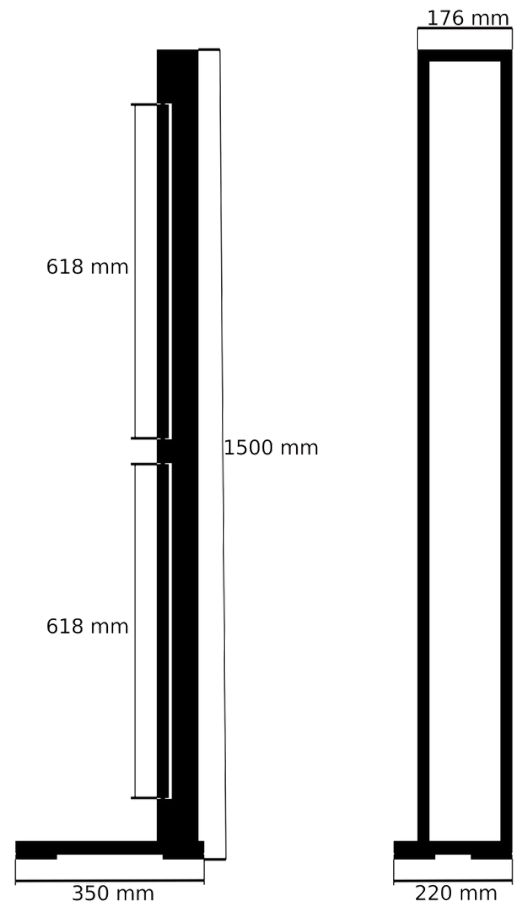

Specificationsheet

Product information

Collection: DIGITS

Model name: ONE

Model number: D001

Dimensions (L x B x H): 350 x 220 x 1500 mm

Application Area:

- Standard: Indoor
- Customized: On request

Weight: +/- 5,5 kg

Compatible with Shelf: Yes

Max Load Capacity: Load Capacity Shelf (2 kg)

Technical Specifications

Input Voltage (Fixture): 100 - 240 V AC

Output Voltage (to LED): 24 V DC

Power Consumption: 17 W

Current: 1986,4 mA

Efficiency (lm/W): 67,8 lm/W

Lifespan (hours): 50 000 hrs

Light Source: 2 x COB LED-strips (2 x 596 mm)

Color Temperature: 2700 K, 3000 K

Lumen: 2 x 575,93 lumen

CRI: 95,4

Beam Angle: 120°

Adjustability of LED: 2 x 360°

Dimmable: Yes

Dimming Method: Touch Control

Dimming Range: 0% to 100%

Cable Length: 2 meters

IP Rating:

- Standard: IP20
- Customized: On request

Operating Temperature: -25°C – 45°C, -13 °F – 113 °F

Energy Class: A

Material and Finish

Frame Material: Wood (oak)

Wood Finish:

- Standard Color: Natural, matte varnish
- Custom Color: On request

Profile Material: Aluminium

Profile Color: Black

Diffuser Color: Black, opal white, or frosted

Base Plate Color: Black

Base Plate Finish: Powder-coated steel

Packaging Includes:

- Floor Lamp
- Manual

Warranty Period: 5 years