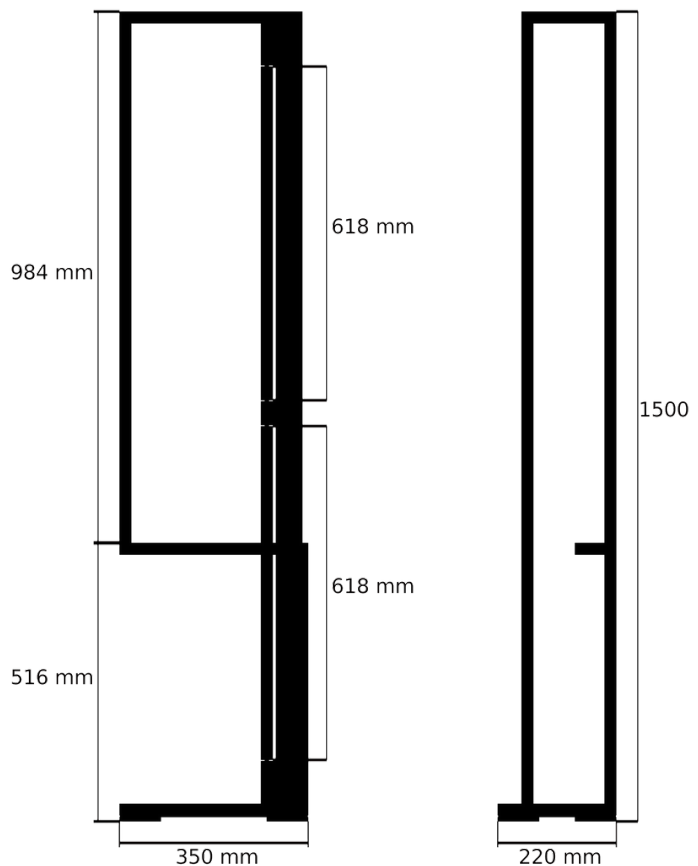

Specificationsheet

Product information

Collection: DIGITS

Model name: FIFTY-ONE

Model number: D002

Dimensions (L x B x H): 350 x 220 x 1500 mm

Application Area:

- Standard: Indoor
- Customized: On request

Weight: +/- 5,8 kg

Compatible with Shelf: Limited

Max Load Capacity: 1.5 kg

Technical Specifications

Input Voltage (Fixture): 100 - 240 V AC

Output Voltage (to LED): 24 V DC

Power Consumption: 17 W

Current: 1986,4 mA

Efficiency (lm/W): 67,8 lm/W

Lifespan (hours): 50 000 hrs

Light Source: 2 x COB LED-strips (2 x 596 mm)

Color Temperature: 2700 K, 3000 K

Lumen: 2 x 575,93 lumen

CRI: 95,4

Beam Angle: 120°

Adjustability of LED: 2 x 360°

Dimmable: Yes

Dimming Method: Touch Control

Dimming Range: 0% to 100%

Cable Length: 2 meters

IP Rating:

- Standard: IP20
- Customized: On request

Operating Temperature: -25°C – 45°C, -13 °F – 113 °F

Energy Class: A

Material and Finish

Frame Material: Wood (oak)

Wood Finish:

- Standard Color: Natural, matte varnish
- Custom Color: On request

Profile Material: Aluminium

Profile Color: Black

Diffuser Color: Black, opal white, or frosted

Base Plate Color: Black

Base Plate Finish: Powder-coated steel

Packaging Includes:

- Floor Lamp
- Manual

Warranty Period: 5 years